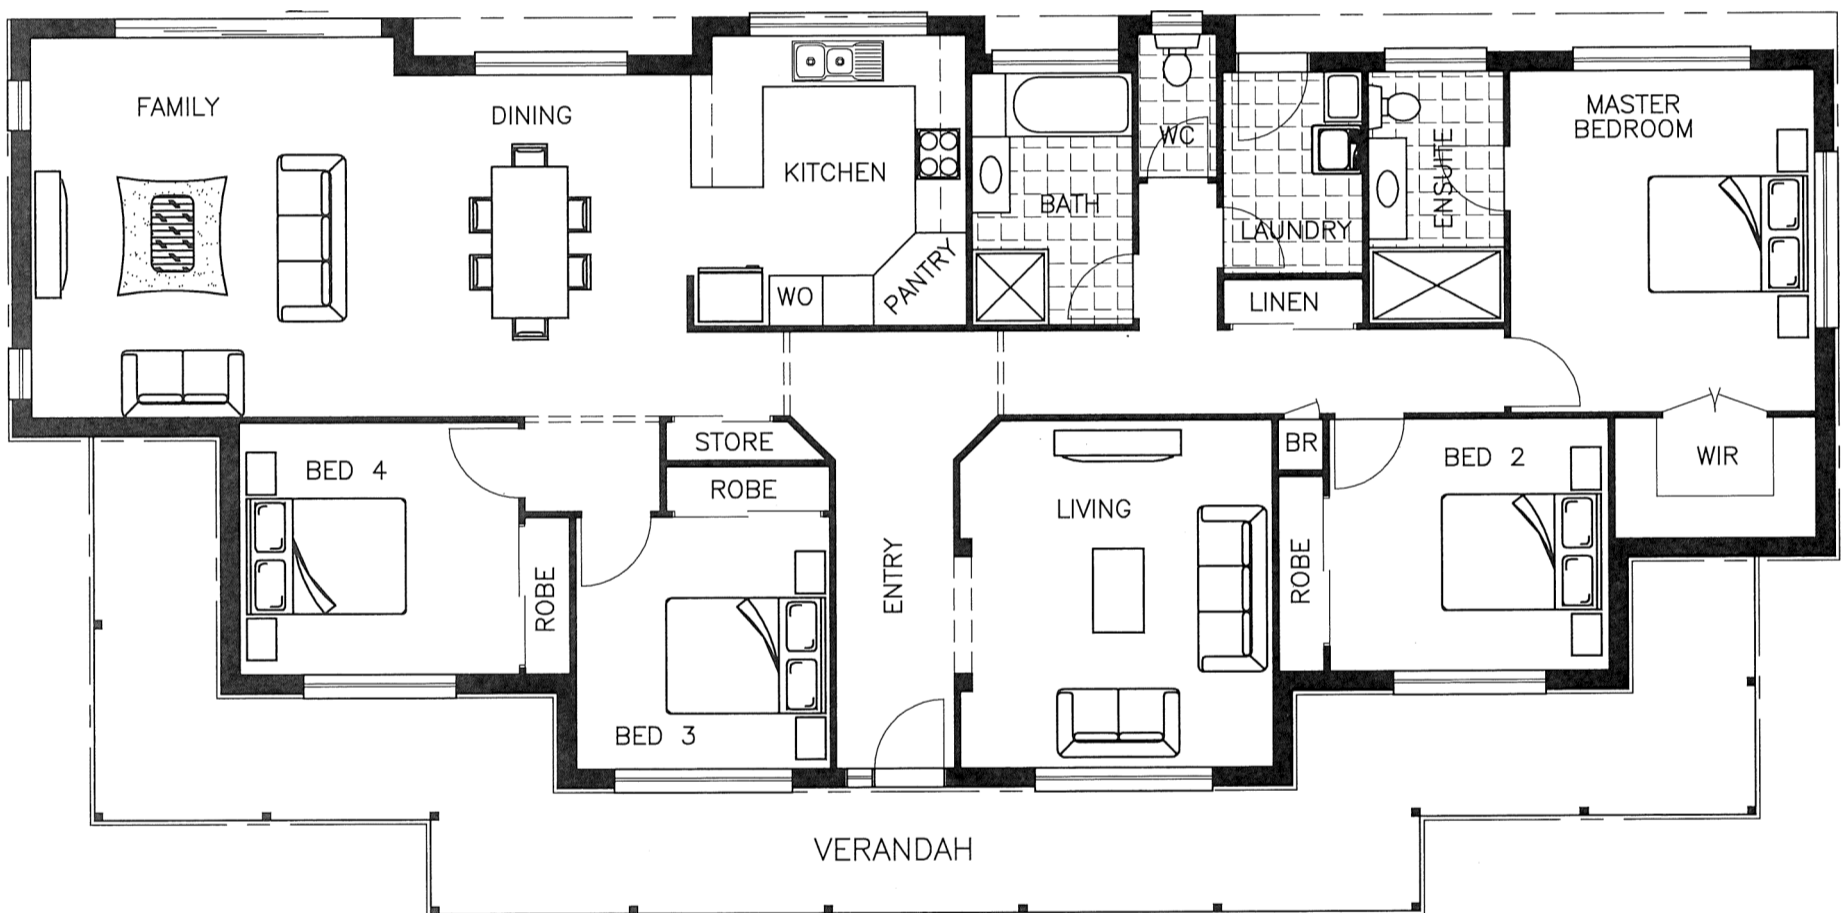

RANDWICK 205

Bed: 4 Bath: 2 Car:

BEDROOMS:

MASTER: 3600 x 4070

MEDIA: 3700 x 4130

BED 2: 3300 x 3000

OUTDOOR:

BED 3: 3300 x 3000

ALFRESCO

BED 4: 3000 x 3000

FLOOR AREA:

LIVING AREAS:

TOTAL: 205.98m² (22.17sq)

FAMILY: 4300 x 4520

Width: 21530mm

DINING: 3450 x 4070

Depth: 10220mm