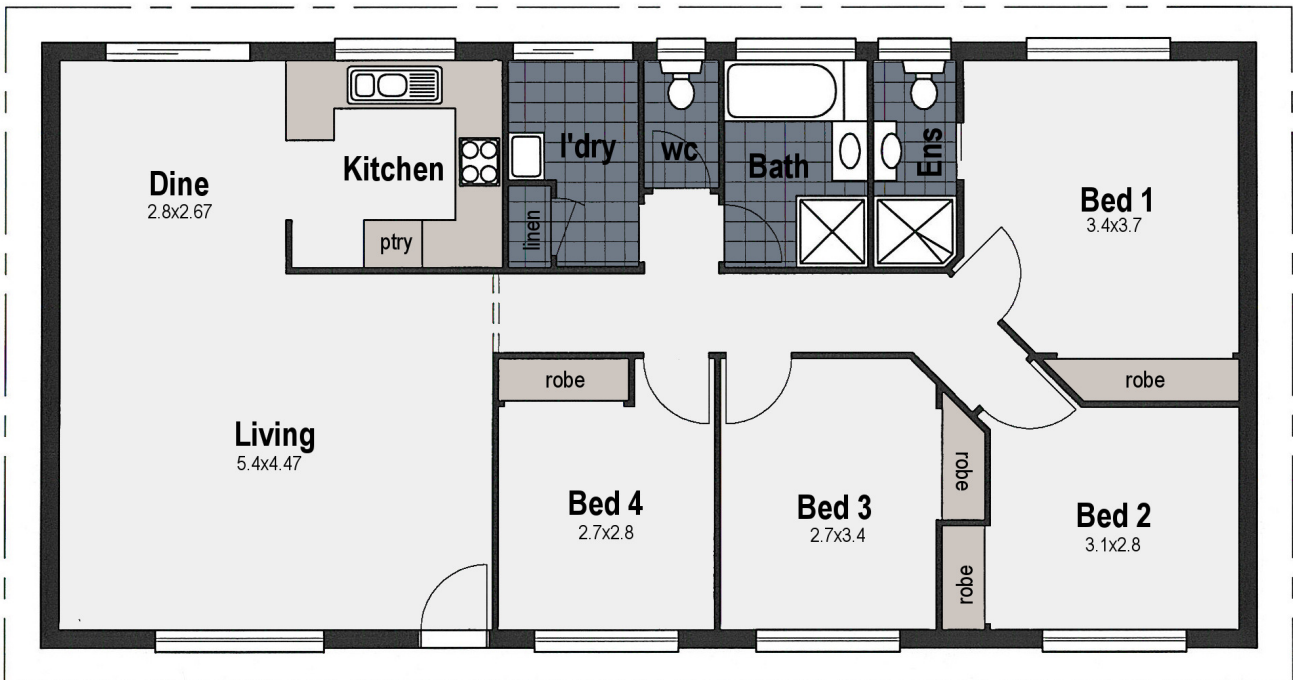

Griffin 115

House Size:
115.06m² (12.4sq)

Wide Bay Homes
BSA No: 22745
www.widebayhomes.com.au