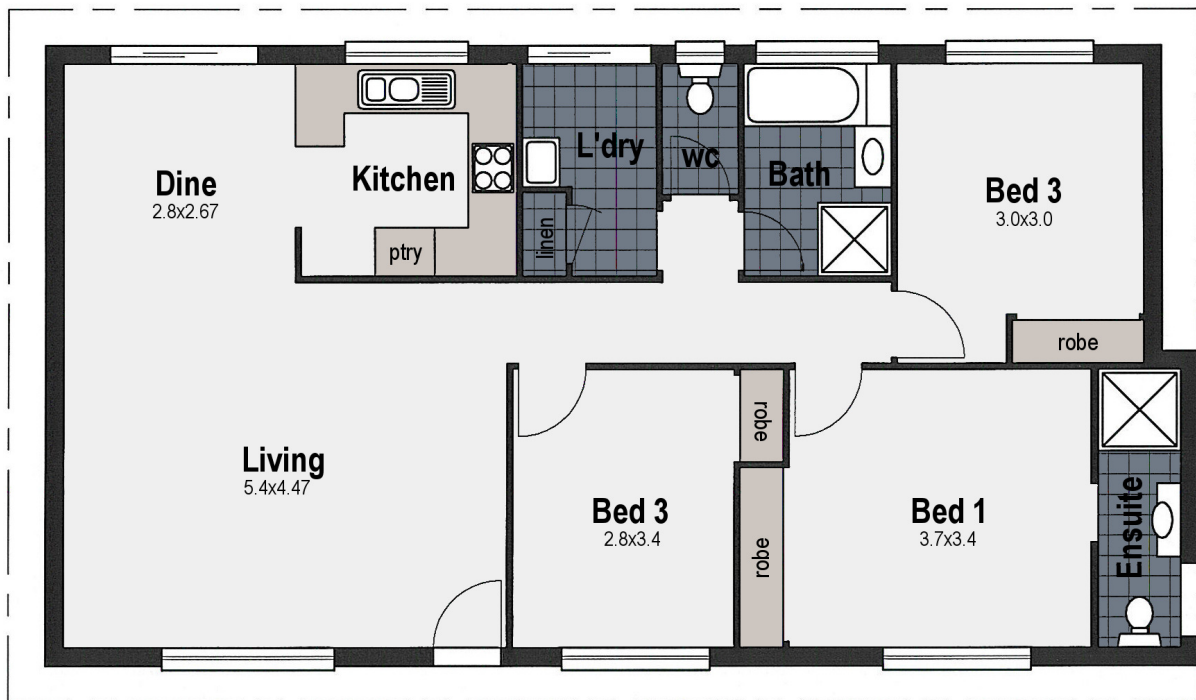

Griffin 105

House Size:
105.03m² (11.3sq)

Wide Bay Homes
BSA No: 22745
www.widebayhomes.com.au