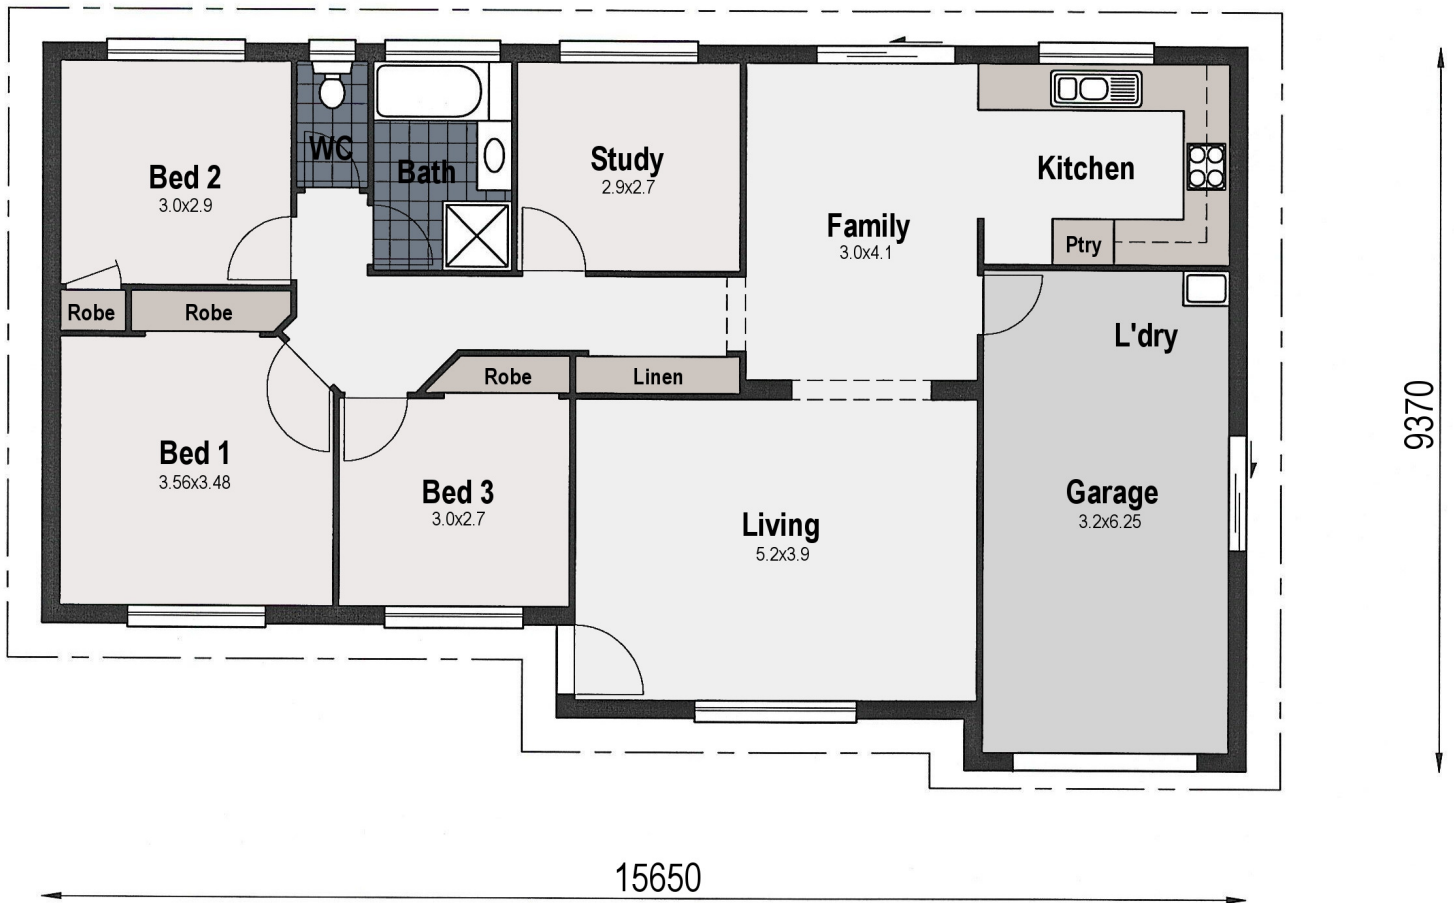

# The Springwood 132

**House Size:**  
131.80m<sup>2</sup> (14.2sq)

Wide Bay Homes  
BSA No: 22745  
[www.widebayhomes.com.au](http://www.widebayhomes.com.au)