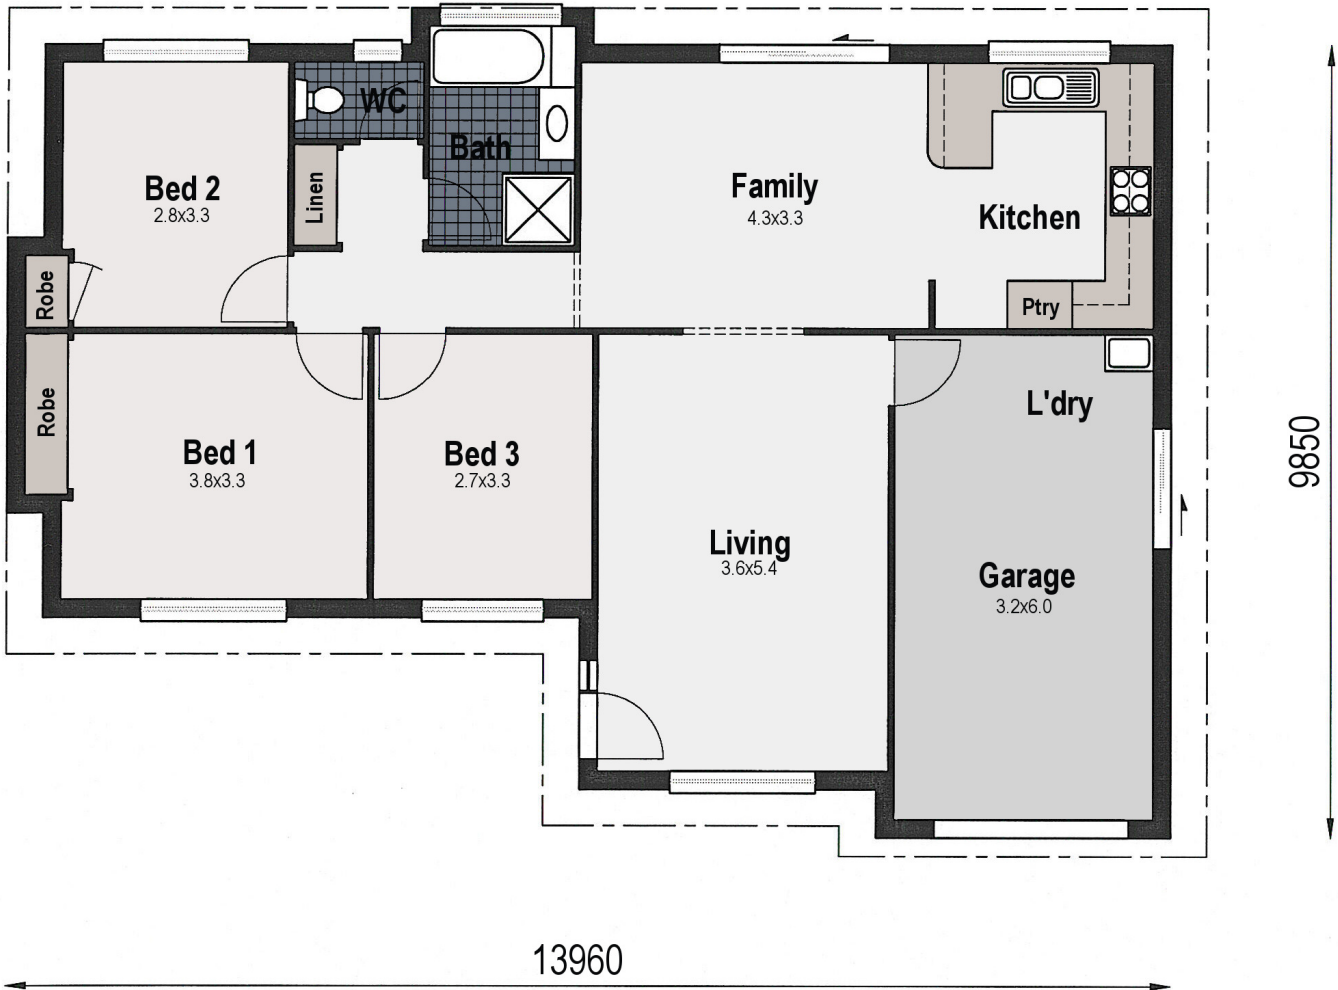

The Springwood 120

House Size:

119.73m² (12.9sq)

Wide Bay Homes
BSA No: 22745
www.widebayhomes.com.au